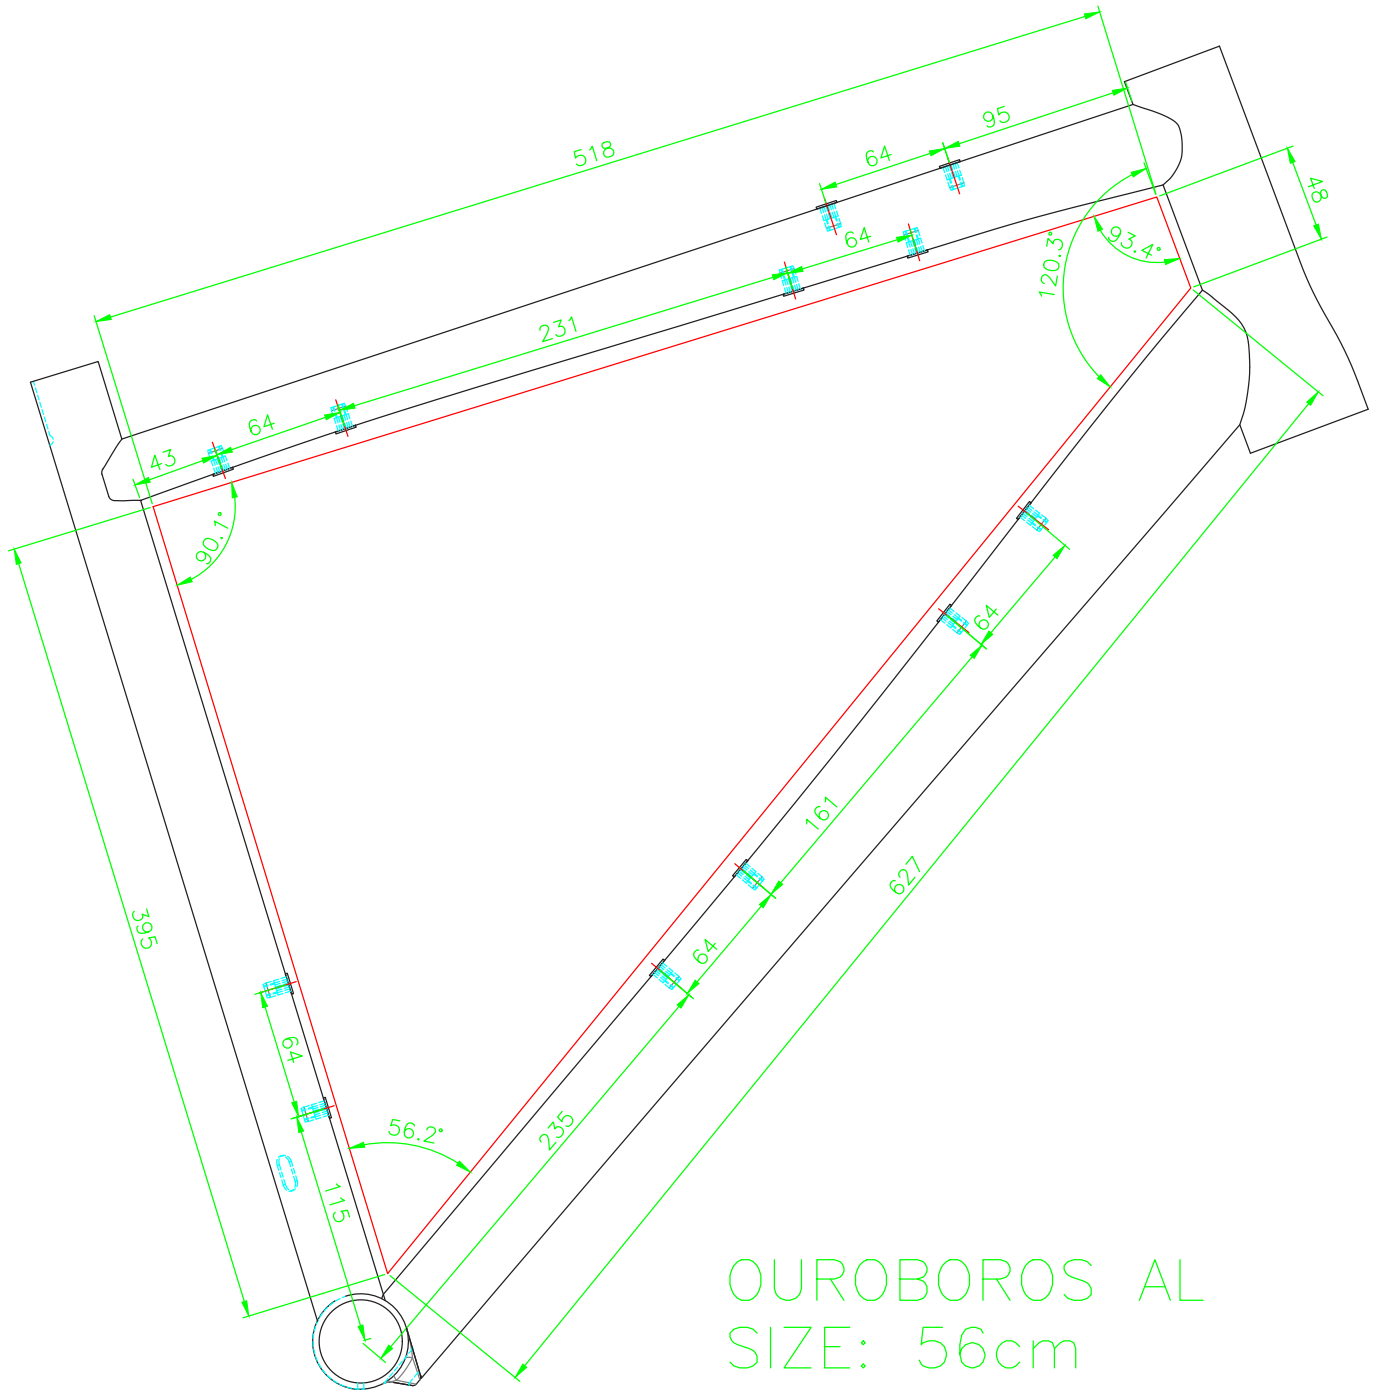

DESCRIPTION	PART NUMBER	QTY	ASSEMBLY
1 AXLE Rear 12x142 12D-167L-1.0P-13TL	CMPAXR00271	1	11Nm
2 AXLE Front 12x100 12D-119.5L-1.5P-15TL	CMPAXF00270	1	11Nm
4 Expander Plug and Top Cap Assembly w/Bolt		1	
6 HEADTUBE BADGE Ouroboros AL 1 (48-52cm)	CMPHTB00296	1	
6 HEADTUBE BADGE Ouroboros AL 2 (54-58cm)	CMPHTB00297	1	
11 HANGER Rear UDH	CMPHUDH01	1	
12 FRAME PROTECTION Chainstay	CMPWFP28	1	
17 SCREW M5x0.8x10L button head hex	NA	14	
18 SCREW M5x0.8x15L socket head hex	NA	10	
19 SCREW M5x0.8x15L button head hex	NA	4	
22 SEAT CLAMP 34.9, JD-SC35-5 w/Kona Logo	CMPSCCL349	1	5Nm
24 CABLE ROUTING GROMMET 1 cable	CMPWCG12H	1	
25 CABLE ROUTING GROMMET Blanking	CMPCG09	1	
26 WASHER 5.3ID 90D 1.0L	NA	28	

Frequently Asked Questions	
BOTTOM BRACKET	PF 86
BRAKE ROTOR NATIVE DIAMETER	Fork 160mm (w/adapter) / Frame 160mm
CHAINLINE - 1X	45.5mm
CHAINLINE - 2X/3X	47.5mm
FRONT DERAILLEUR	Band Clamp 34.9mm, Bottom Pull
HANGER	UDH/T-Type
HEADSET ID - UPPER	44mm
HEADSET ID - LOWER	56mm
MAX CHAINRING SIZE - 1X	42T
MAX CHAINRING SIZE - 2X/3X	48/31T
MAX SEATPOST INSERTION	48-50 225mm / 52-54 270mm / 56 315mm / 58 350mm
FRONT AXLE	12 x 100 / 12-119.5-P1.5-15
REAR AXLE	12 x 142 / 12-167-P1.0-13
SEATCLAMP INSIDE DIAMETER	34.9mm
SEATPOST DIAMETER	31.6mm
STEERER	Tapered 1.5" / 28.6-38.1mm

OUROBOROS AL  
SIZE: 50cm

OUROBOROS AL  
SIZE: 54cm

OUROBOROS AL  
SIZE: 56cm

OUROBOROS AL  
SIZE: 58cm