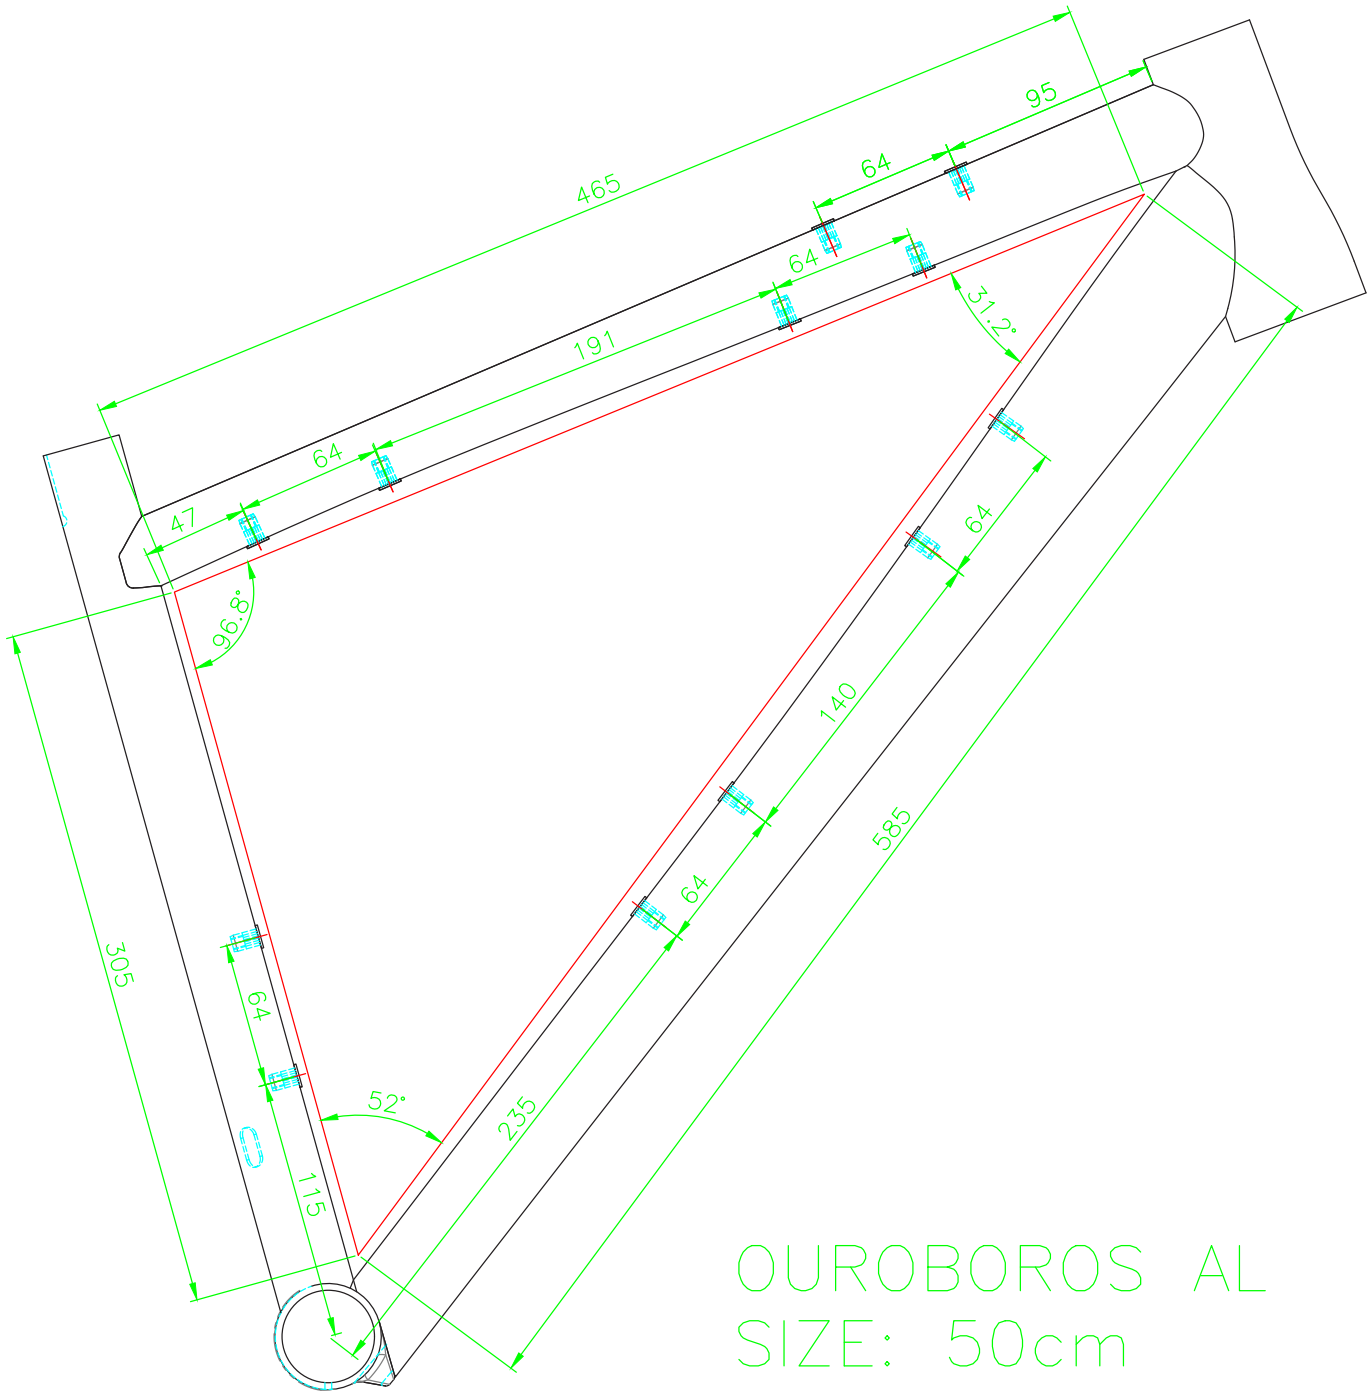

DESCRIPTION	PART NUMBER	QTY	ASSEMBLY
1 AXLE Rear 12x142 12D-167L-1.0P-13TL	CMPAXR00271	1	11Nm
2 AXLE Front 12x100 12D-119.5L-1.5P-15TL	CMPAXF00270	1	11Nm
4 Expander Plug and Top Cap Assembly w/Bolt		1	
6 HEADTUBE BADGE Ouroboros AL 1 (48-52cm)	CMPHTB00296	1	
6 HEADTUBE BADGE Ouroboros AL 2 (54-58cm)	CMPHTB00297	1	
11 HANGER Rear UDH	CMPHUDH01	1	
12 FRAME PROTECTION Chainstay	CMPWFP28	1	
17 SCREW M5x0.8x10L button head hex	NA	14	
18 SCREW M5x0.8x15L socket head hex	NA	10	
19 SCREW M5x0.8x15L button head hex	NA	4	
22 SEAT CLAMP 34.9, JD-SC35-5 w/Kona Logo	CMPSCCL349	1	5Nm
24 CABLE ROUTING GROMMET 1 cable	CMPWCG12H	1	
25 CABLE ROUTING GROMMET Blanking	CMPCG09	1	
26 WASHER 5.3ID 90D 1.0L	NA	28	

Frequently Asked Questions	
BOTTOM BRACKET	PF 86
BRAKE ROTOR NATIVE DIAMETER	Fork 160mm (w/adapter) / Frame 160mm
CHAINLINE - 1X	45.5mm
CHAINLINE - 2X/3X	47.5mm
FRONT DERAILLEUR	Band Clamp 34.9mm, Bottom Pull
HANGER	UDH/T-Type
HEADSET ID - UPPER	44mm
HEADSET ID - LOWER	56mm
MAX CHAINRING SIZE - 1X	42T
MAX CHAINRING SIZE - 2X/3X	48/31T
MAX SEATPOST INSERTION	48-50 225mm / 52-54 270mm / 56 315mm / 58 350mm
FRONT AXLE	12 x 100 / 12-119.5-P1.5-15
REAR AXLE	12 x 142 / 12-167-P1.0-13
SEATCLAMP INSIDE DIAMETER	34.9mm
SEATPOST DIAMETER	31.6mm
STEERER	Tapered 1.5" / 28.6-38.1mm

OUROBOROS AL  
SIZE: 50cm

OUROBOROS AL  
SIZE: 54cm

OUROBOROS AL  
SIZE: 56cm

OUROBOROS AL  
SIZE: 58cm