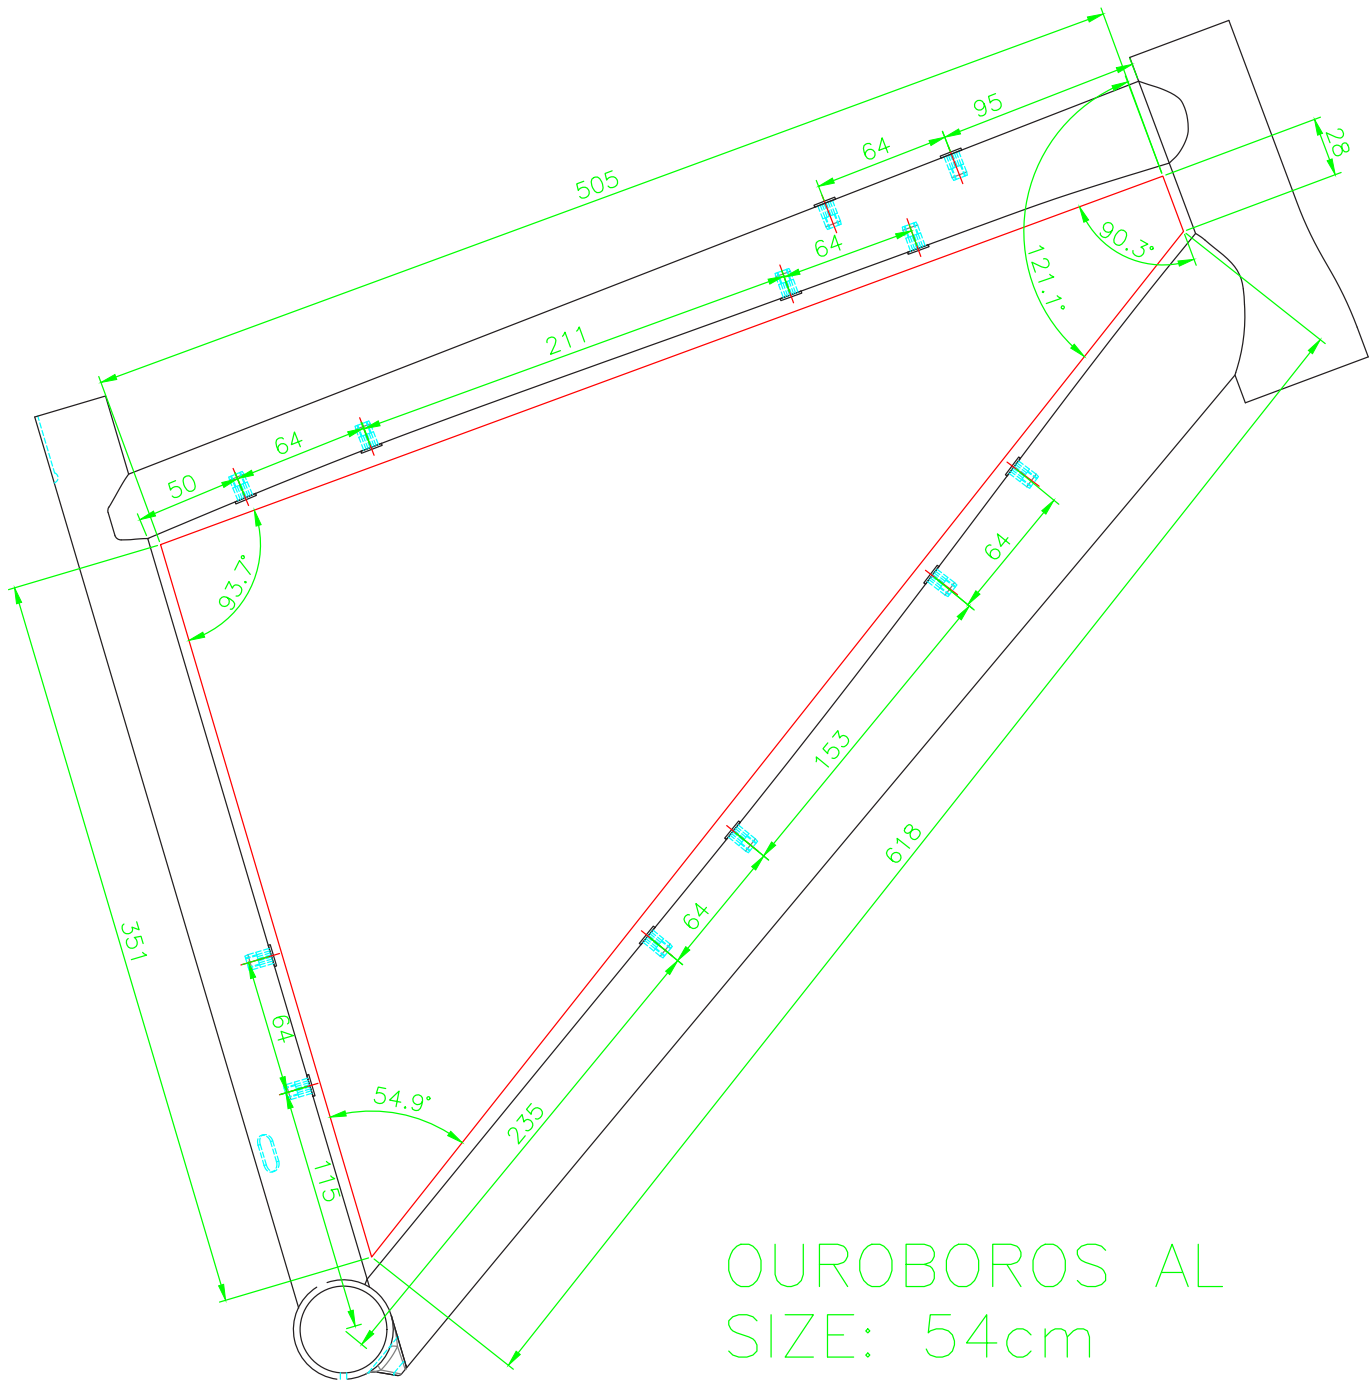

DESCRIPTION	PART NUMBER	QTY	ASSEMBLY
1 AXLE Rear 12x142 12D-167L-1.0P-13TL	CMPAXR00271	1	11Nm
2 AXLE Front 12x100 12D-119.5L-1.5P-15TL	CMPAXF00270	1	11Nm
4 Expander Plug and Top Cap Assembly w/Bolt		1	
6 HEADTUBE BADGE Ouroboros AL 1 (48-52cm)	CMPHTB00296	1	
6 HEADTUBE BADGE Ouroboros AL 2 (54-58cm)	CMPHTB00297	1	
11 HANGER Rear UDH	CMPHUDH01	1	
12 FRAME PROTECTION Chainstay	CMPWFP28	1	
17 SCREW M5x0.8x10L button head hex	NA	14	
18 SCREW M5x0.8x15L socket head hex	NA	10	
19 SCREW M5x0.8x15L button head hex	NA	4	
22 SEAT CLAMP 34.9, JD-SC35-5 w/Kona Logo	CMPSCCL349	1	5Nm
24 CABLE ROUTING GROMMET 1 cable	CMPWCG12H	1	
25 CABLE ROUTING GROMMET Blanking	CMPCG09	1	
26 WASHER 5.3ID 90D 1.0L	NA	28	

Frequently Asked Questions	
BOTTOM BRACKET	PF 86
BRAKE ROTOR NATIVE DIAMETER	Fork 160mm (w/adapter) / Frame 160mm
CHAINLINE - 1X	45.5mm
CHAINLINE - 2X/3X	47.5mm
FRONT DERAILLEUR	Band Clamp 34.9mm, Bottom Pull
HANGER	UDH/T-Type
HEADSET ID - UPPER	44mm
HEADSET ID - LOWER	56mm
MAX CHAINRING SIZE - 1X	42T
MAX CHAINRING SIZE - 2X/3X	48/31T
MAX SEATPOST INSERTION	48-50 225mm / 52-54 270mm / 56 315mm / 58 350mm
FRONT AXLE	12 x 100 / 12-119.5-P1.5-15
REAR AXLE	12 x 142 / 12-167-P1.0-13
SEATCLAMP INSIDE DIAMETER	34.9mm
SEATPOST DIAMETER	31.6mm
STEERER	Tapered 1.5" / 28.6-38.1mm

OUROBOROS AL  
SIZE: 50cm

OUROBOROS AL  
SIZE: 54cm

OUROBOROS AL  
SIZE: 56cm

OUROBOROS AL  
SIZE: 58cm