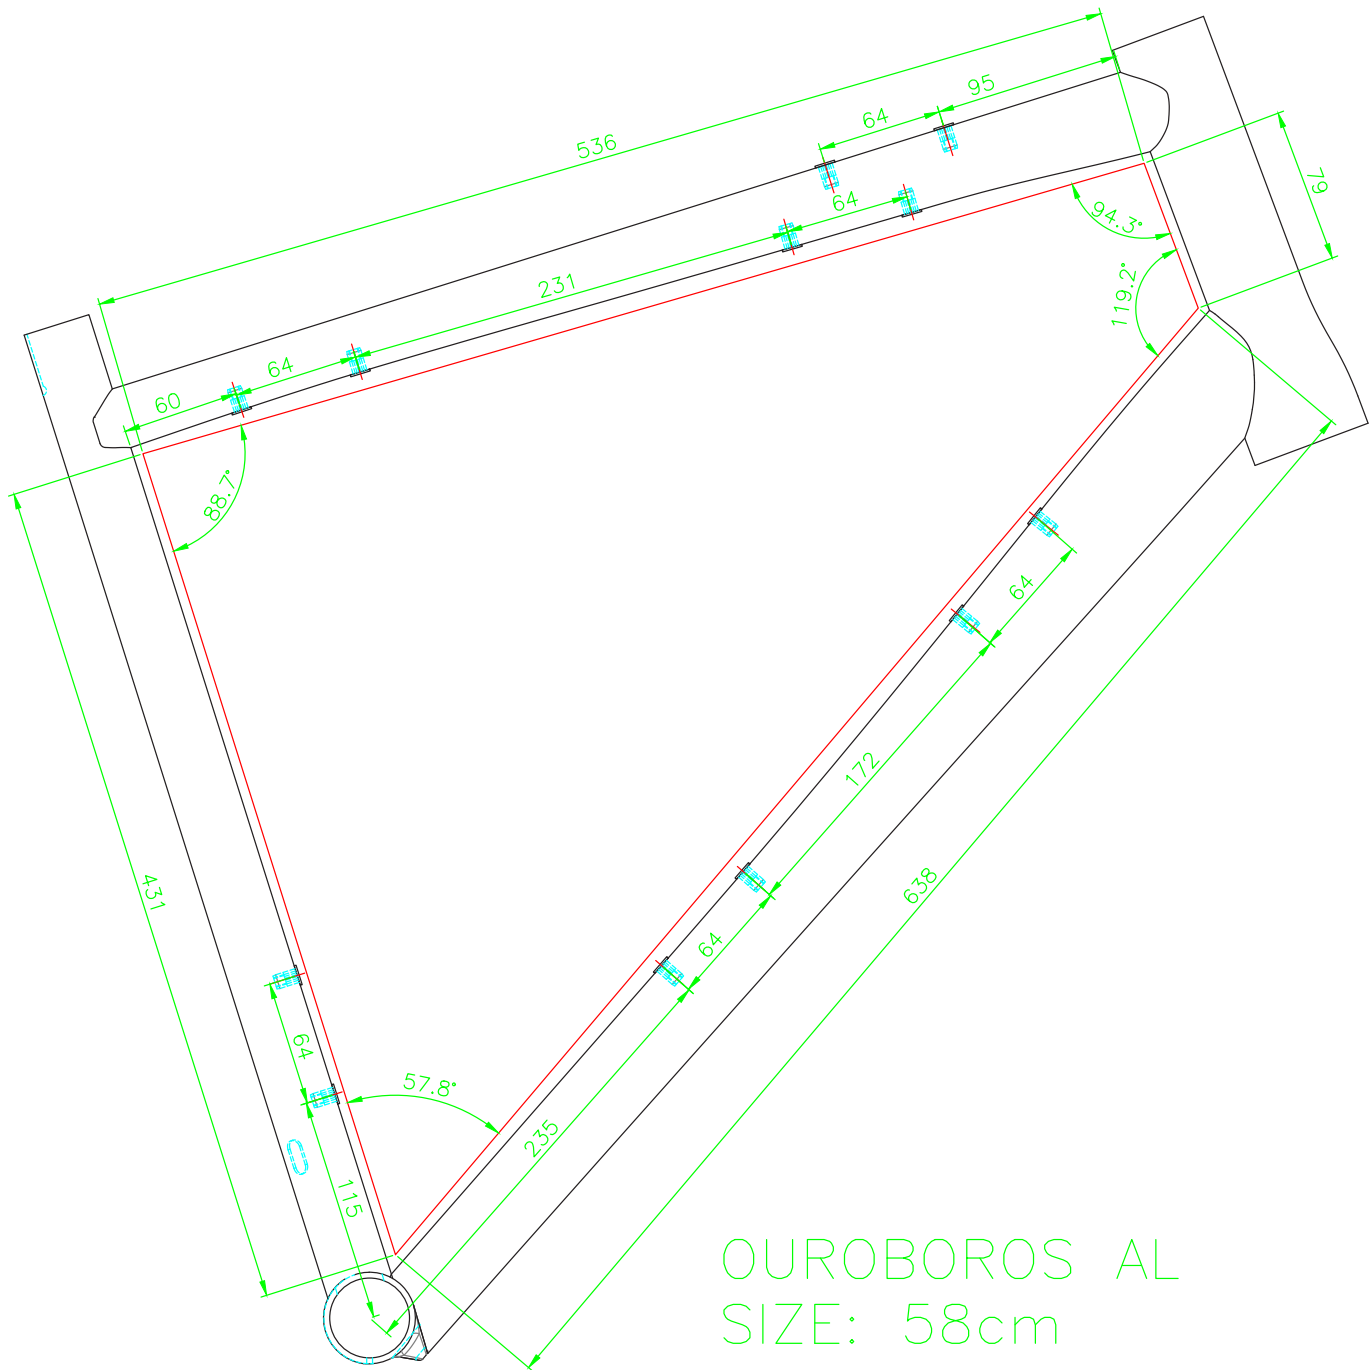

DESCRIPTION	PART NUMBER	QTY	ASSEMBLY
1 AXLE Rear 12x142 12D-167L-1.0P-13TL	CMPAXR00271	1	11Nm
2 AXLE Front 12x100 12D-119.5L-1.5P-15TL	CMPAXF00270	1	11Nm
4 Expander Plug and Top Cap Assembly w/Bolt		1	
6 HEADTUBE BADGE Ouroboros AL 1 (48-52cm)	CMPHTB00296	1	
6 HEADTUBE BADGE Ouroboros AL 2 (54-58cm)	CMPHTB00297	1	
11 HANGER Rear UDH	CMPHUDH01	1	
12 FRAME PROTECTION Chainstay	CMPWFP28	1	
17 SCREW M5x0.8x10L button head hex	NA	14	
18 SCREW M5x0.8x15L socket head hex	NA	10	
19 SCREW M5x0.8x15L button head hex	NA	4	
22 SEAT CLAMP 34.9, JD-SC35-5 w/Kona Logo	CMPSCCL349	1	5Nm
24 CABLE ROUTING GROMMET 1 cable	CMPWCG12H	1	
25 CABLE ROUTING GROMMET Blanking	CMPCG09	1	
26 WASHER 5.3ID 90D 1.0L	NA	28	

Frequently Asked Questions	
BOTTOM BRACKET	PF 86
BRAKE ROTOR NATIVE DIAMETER	Fork 160mm (w/adapter) / Frame 160mm
CHAINLINE - 1X	45.5mm
CHAINLINE - 2X/3X	47.5mm
FRONT DERAILLEUR	Band Clamp 34.9mm, Bottom Pull
HANGER	UDH/T-Type
HEADSET ID - UPPER	44mm
HEADSET ID - LOWER	56mm
MAX CHAINRING SIZE - 1X	42T
MAX CHAINRING SIZE - 2X/3X	48/31T
MAX SEATPOST INSERTION	48-50 225mm / 52-54 270mm / 56 315mm / 58 350mm
FRONT AXLE	12 x 100 / 12-119.5-P1.5-15
REAR AXLE	12 x 142 / 12-167-P1.0-13
SEATCLAMP INSIDE DIAMETER	34.9mm
SEATPOST DIAMETER	31.6mm
STEERER	Tapered 1.5" / 28.6-38.1mm

OUROBOROS AL  
SIZE: 50cm

OUROBOROS AL  
SIZE: 54cm

OUROBOROS AL  
SIZE: 56cm

OUROBOROS AL  
SIZE: 58cm